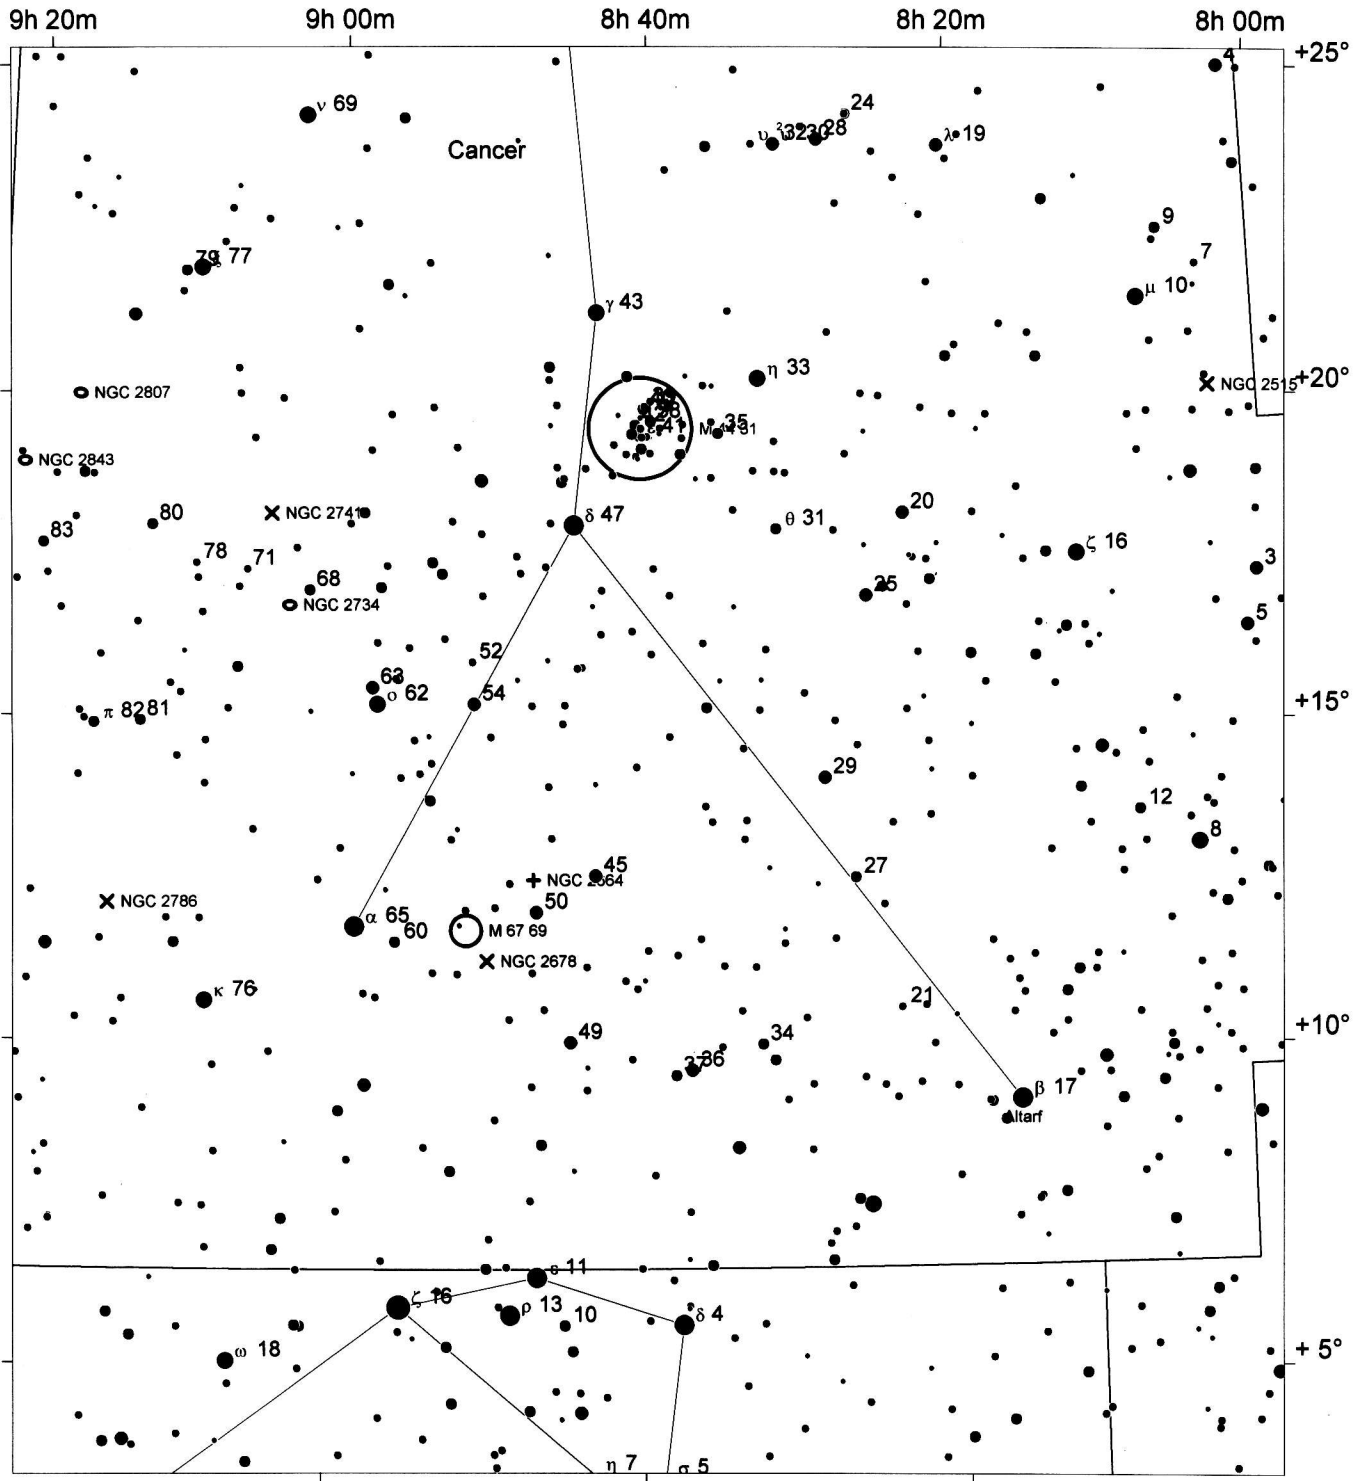

MegaStar

N	W
E	W
Galaxy	Glxty Cl
Bright Neb	Dark Neb

0	1	2	3	4	5	6	7	8	9
●	●	●	●	●	●	●	●	●	●
●	○	⊕	○	⊕	○	⊕	○	⊕	○
+	×	⊕	×	⊕	×	⊕	×	⊕	×

22° 10.2'
x
19° 32.8'

08h 40m 0.0s
+14° 30' 00"

Cnc
Uranometria 186

Comet
Asteroid

Feb 14, 2014
17:03 LT
17:03 UT
N 51° 0' 0.0"
W 3° 0' 0.0"
Alt: 9.6°
Azim: 78.9°
Trans: 23:17
Rise: 16:08
Set: 06:26

M 44
NGC 2632
CR 189
Open Cluster
08h 40m 24.0s
+19° 40' 00"
Mag: 3.1
Size: 95.0'
Class: 2.3 m -
of Stars: 50
R.V.: ---
Source: Lynga *

M44 (NGC 2632) & M67 (NGC 2682) etc. in Cancer.