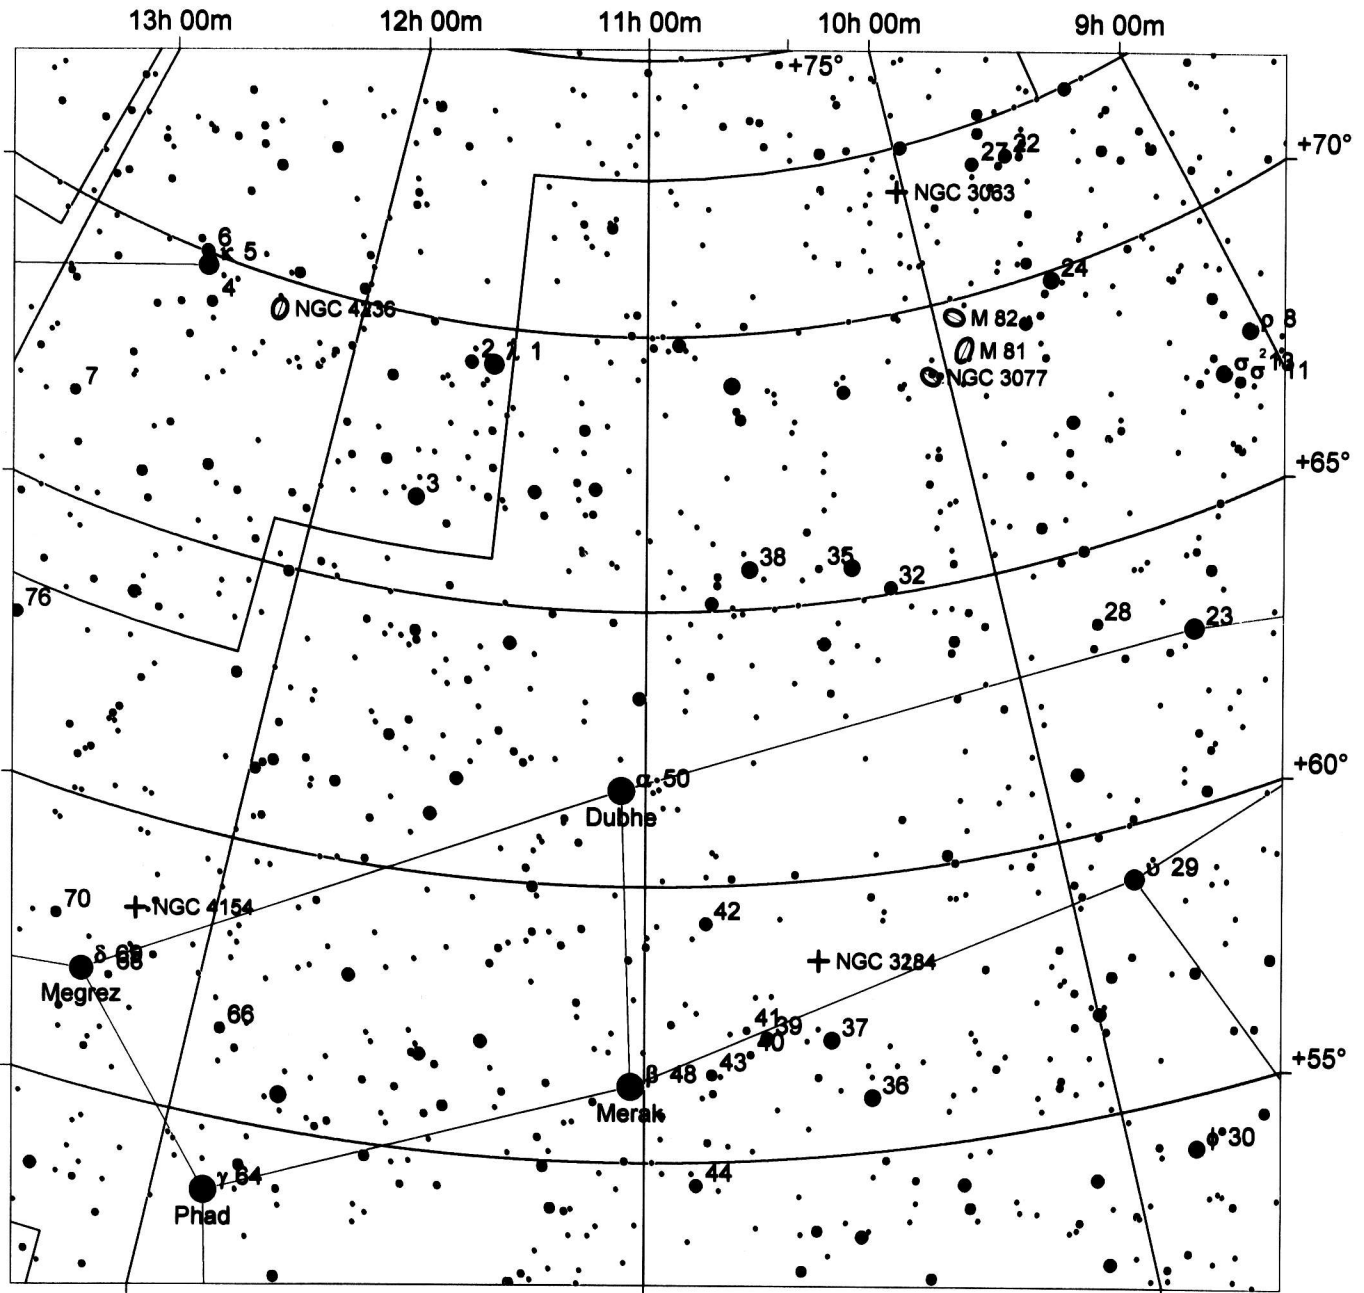

MegaStar

N E <input type="checkbox"/> W		●●●●●●●●●● 0 1 2 3 4 5 6 7 8 9					22° 23.1' x 22° 48.2'	11h 00m 0.0s +64° 00' 00"	Apr 15, 2015 11:58 LT 10:58 UT N 51° 0' 0.0" W 3° 0' 0.0" Alt: 26.0° Azim: 9.5° Trans: 22:42 Rise: --- Set: ---	M 81 NGC 3031 UGC 5318 MCG +12-10-10 CGCG 333-7 IRAS 9514+6918 PGC 28630 Galaxy 09h 55m 33.5s +69° 04' 00" Mag: 7.9 (B) S.B.: 12.4 B-V: +0.95 U-B: --- Size: 27.1'x14.2' Class: Sb P.A.: 157° Inclination: --- R.V.: -49 Source: RC3
Galaxy	GlxY Cl	Globular	Open Cl	Planetary	Clust+Neb	UMa		Uranometria 24		
Bright Neb	Dark Neb	Asterism	Unknown	Quasar	Dbl Star	Comet	Asteroid			

M81 (NGC 3031) & M82 (NGC 3034) etc. in Ursa Major