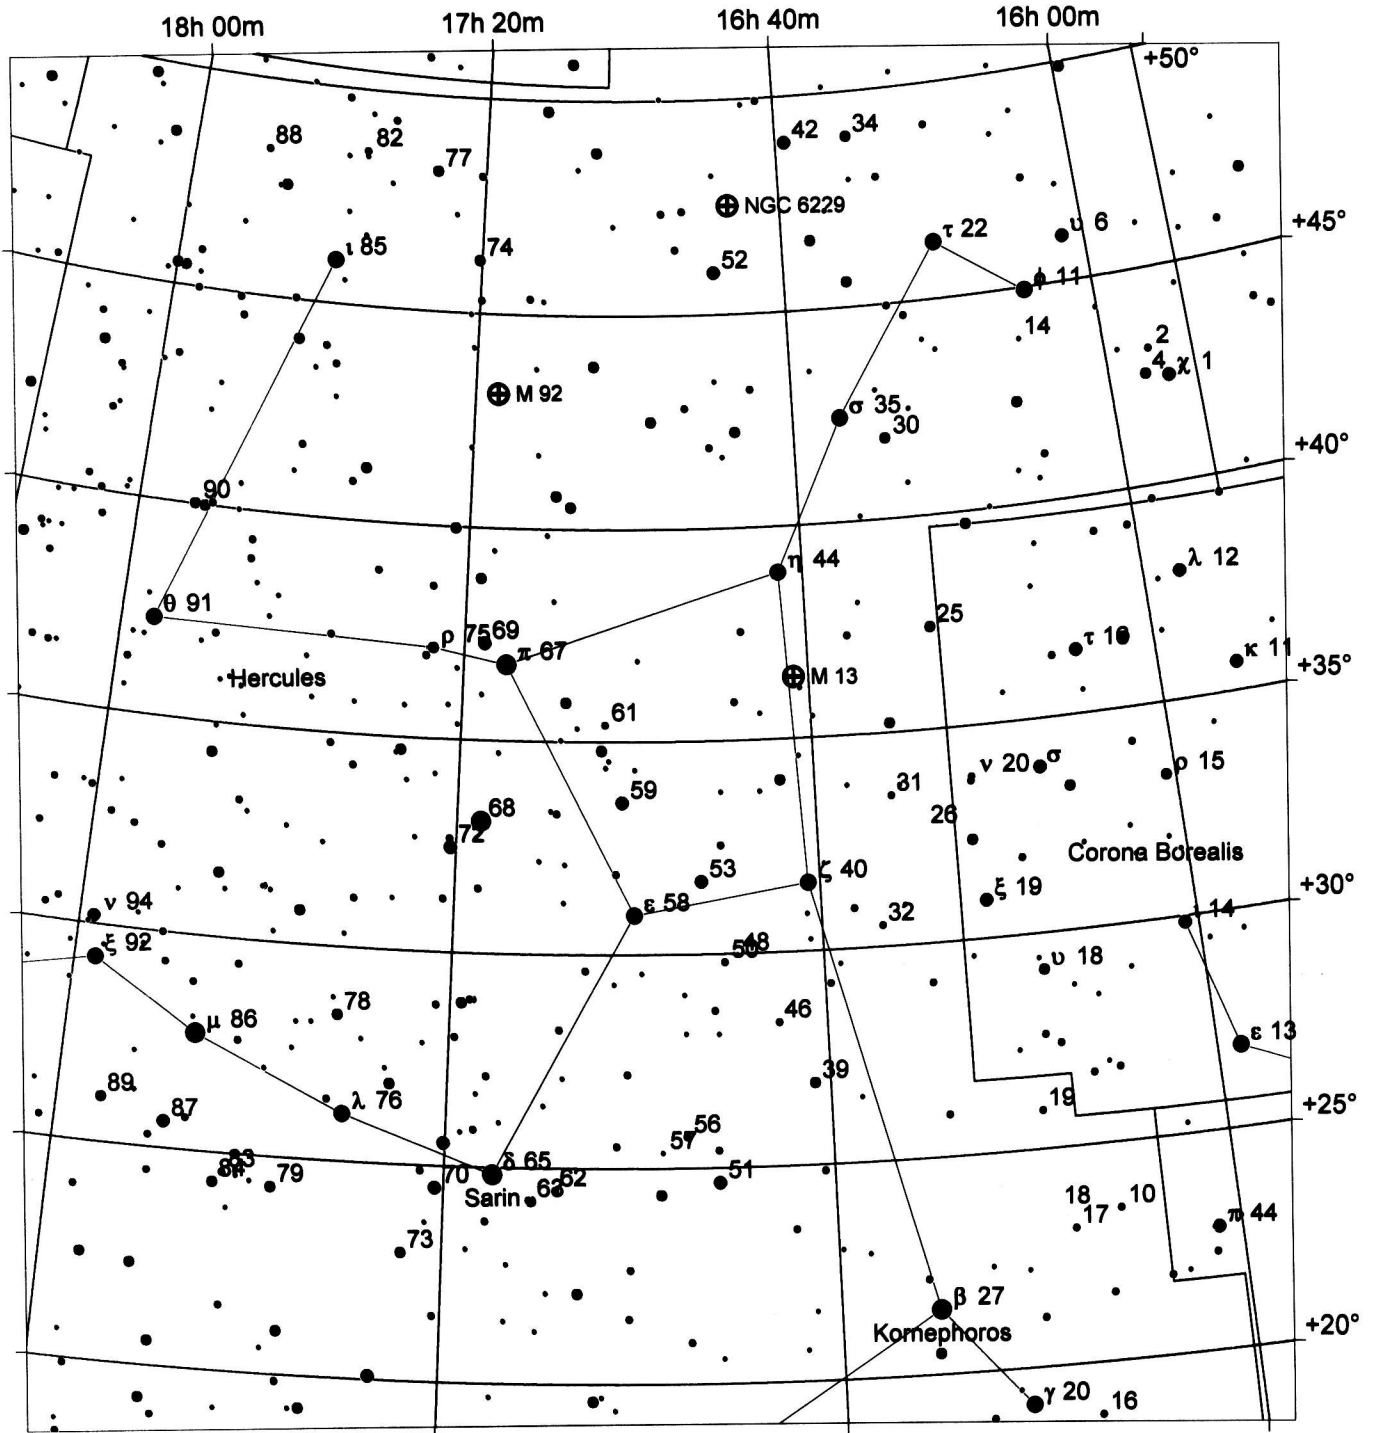

MegaStar

| | | | | | | | | | | | |
|------------|----------|---------------------------------|---------|-----------|-----------|-------|----------|----------------------------|-------------------------------|---|--|
| N E W | | ●●●●●●●●●● 0 1 2 3 4 5 6 7 8 | | | | | | 32° 8.2' x 29° 19.1' | 16h 58m 13.4s +35° 09' 07" | Jul 14, 2015 11:53 LT 10:53 UT N 51° 0' 0.0" W 3° 0' 0.0" Alt: -3.2° Azim: 14.5° Trans: 22:45 Rise: 12:56 Set: 08:34 | M 92 NGC 6341 Globular Cluster 17h 17m 7.0s +43° 08' 12" Mag: 6.5 (V) Mag V(tip): 12.1 Mag V(HB): 15.1 S.B.: --- B-V (tip): +1.30 Size: 14.0' Class: 4 R.V.: -121 Source: Skiff |
| Galaxy | Glx Cl | Globular | Open Cl | Planetary | Clust+Neb | Her | | | | | |
| Bright Neb | Dark Neb | Asterism | Unknown | Quasar | Dbt Star | Comet | Asteroid | Uranometria 114 | | | |
| ○ | ◐ | ⊕ | ○ | ⊛ | ⊙ | ◇ | ◆ | | | | |
| □ | ◻ | + | × | ⊘ | △ | | | | | | |

M92 (NGC 6341) in Hercules, etc.