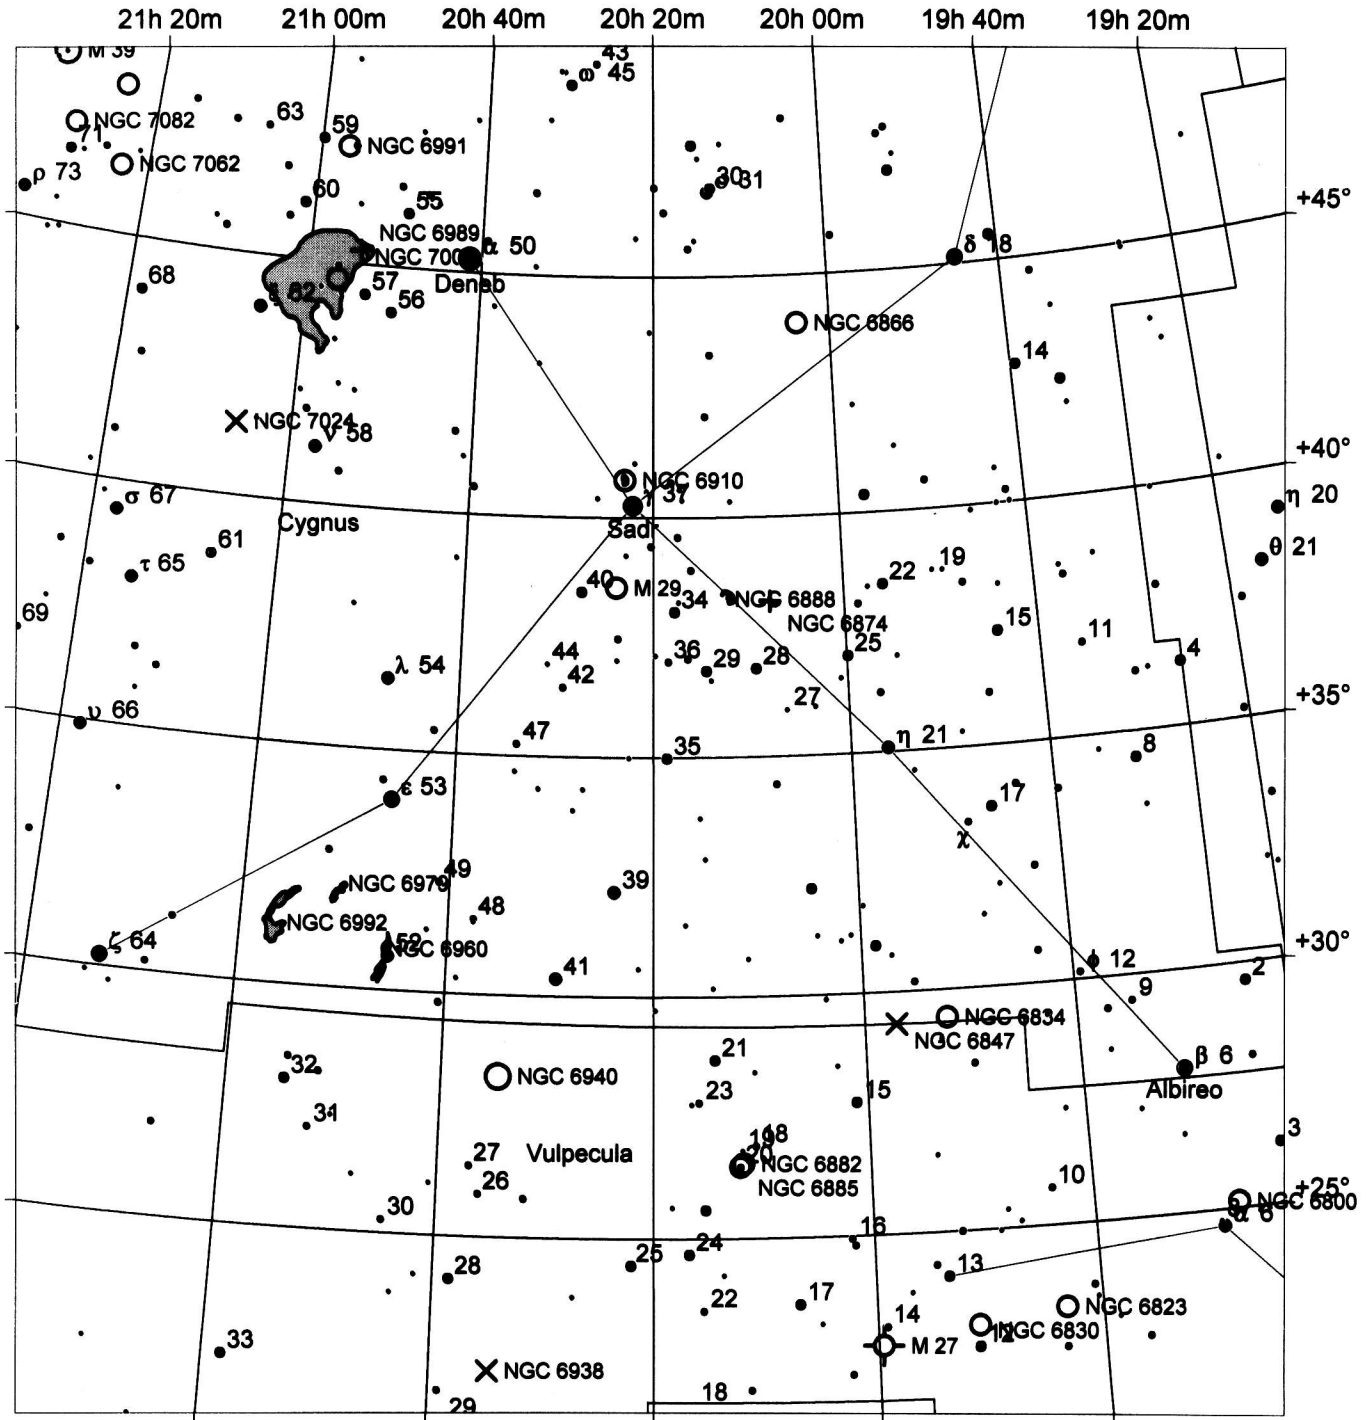

MegaStar

N	● ● ● ● ● ● ● ●					28° 19.7'	20h 20m 31.2s	Aug 7, 2015	
E	□					x	+35° 35' 55"	11:11 LT	
W	0 1 2 3 4 5 6 7					26° 3.7'	10:11 UT		
Galaxy	Glx Cl	Globular	Open Cl	Planetary	Clust+Neb	Cyg			
○	⊙	⊕	○	⊛	○	Uranometria 120			
Bright Neb	Dark Neb	Asterism	Unknown	Quasar	Dbl Star	Comet	Asteroid		
□	⋮	+	×	☉	△	◇	◆		

61 Cygni, Deneb (Alpha,50), Sadr (Gamma,37),Albireo (Beta,6) etc. in Cygnus